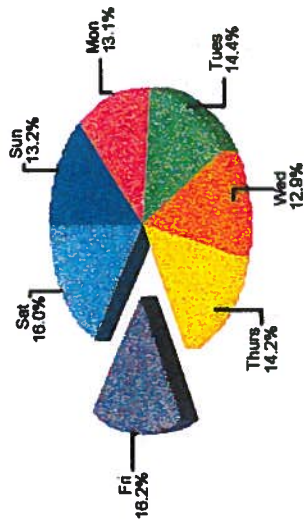

## By Day of Week

|       |        |
|-------|--------|
| Sun   | 13.2%  |
| Mon   | 13.1%  |
| Tues  | 14.4%  |
| Wed   | 12.9%  |
| Thurs | 14.2%  |
| Fri   | 16.2%  |
| Sat   | 16.0%  |
| Total | 100.0% |