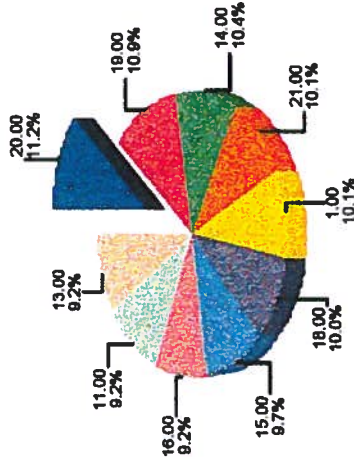

By Hour (Top 10)

20:00	11.2%
19:00	10.9%
21:00	10.1%
18:00	10.0%
15:00	9.7%
16:00	9.2%
13:00	9.2%
18:00	10.0%
15:00	9.7%
1:00	10.1%
Total	100.0%

Calls by Month