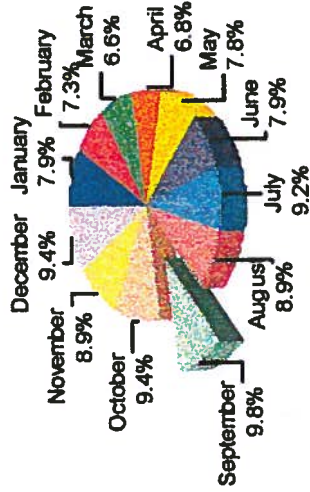

January	367	7.9%
February	339	7.3%
March	307	6.6%
April	314	6.8%
May	363	7.8%
June	366	7.9%
July	425	9.2%
August	412	8.9%
September	454	9.8%
October	433	9.4%
November	411	8.9%
December	436	9.4%
Total	4627	100.0%

Call Volume Analysis Report

From: 09/01/2013 10:58

To: 08/31/2014 23:06