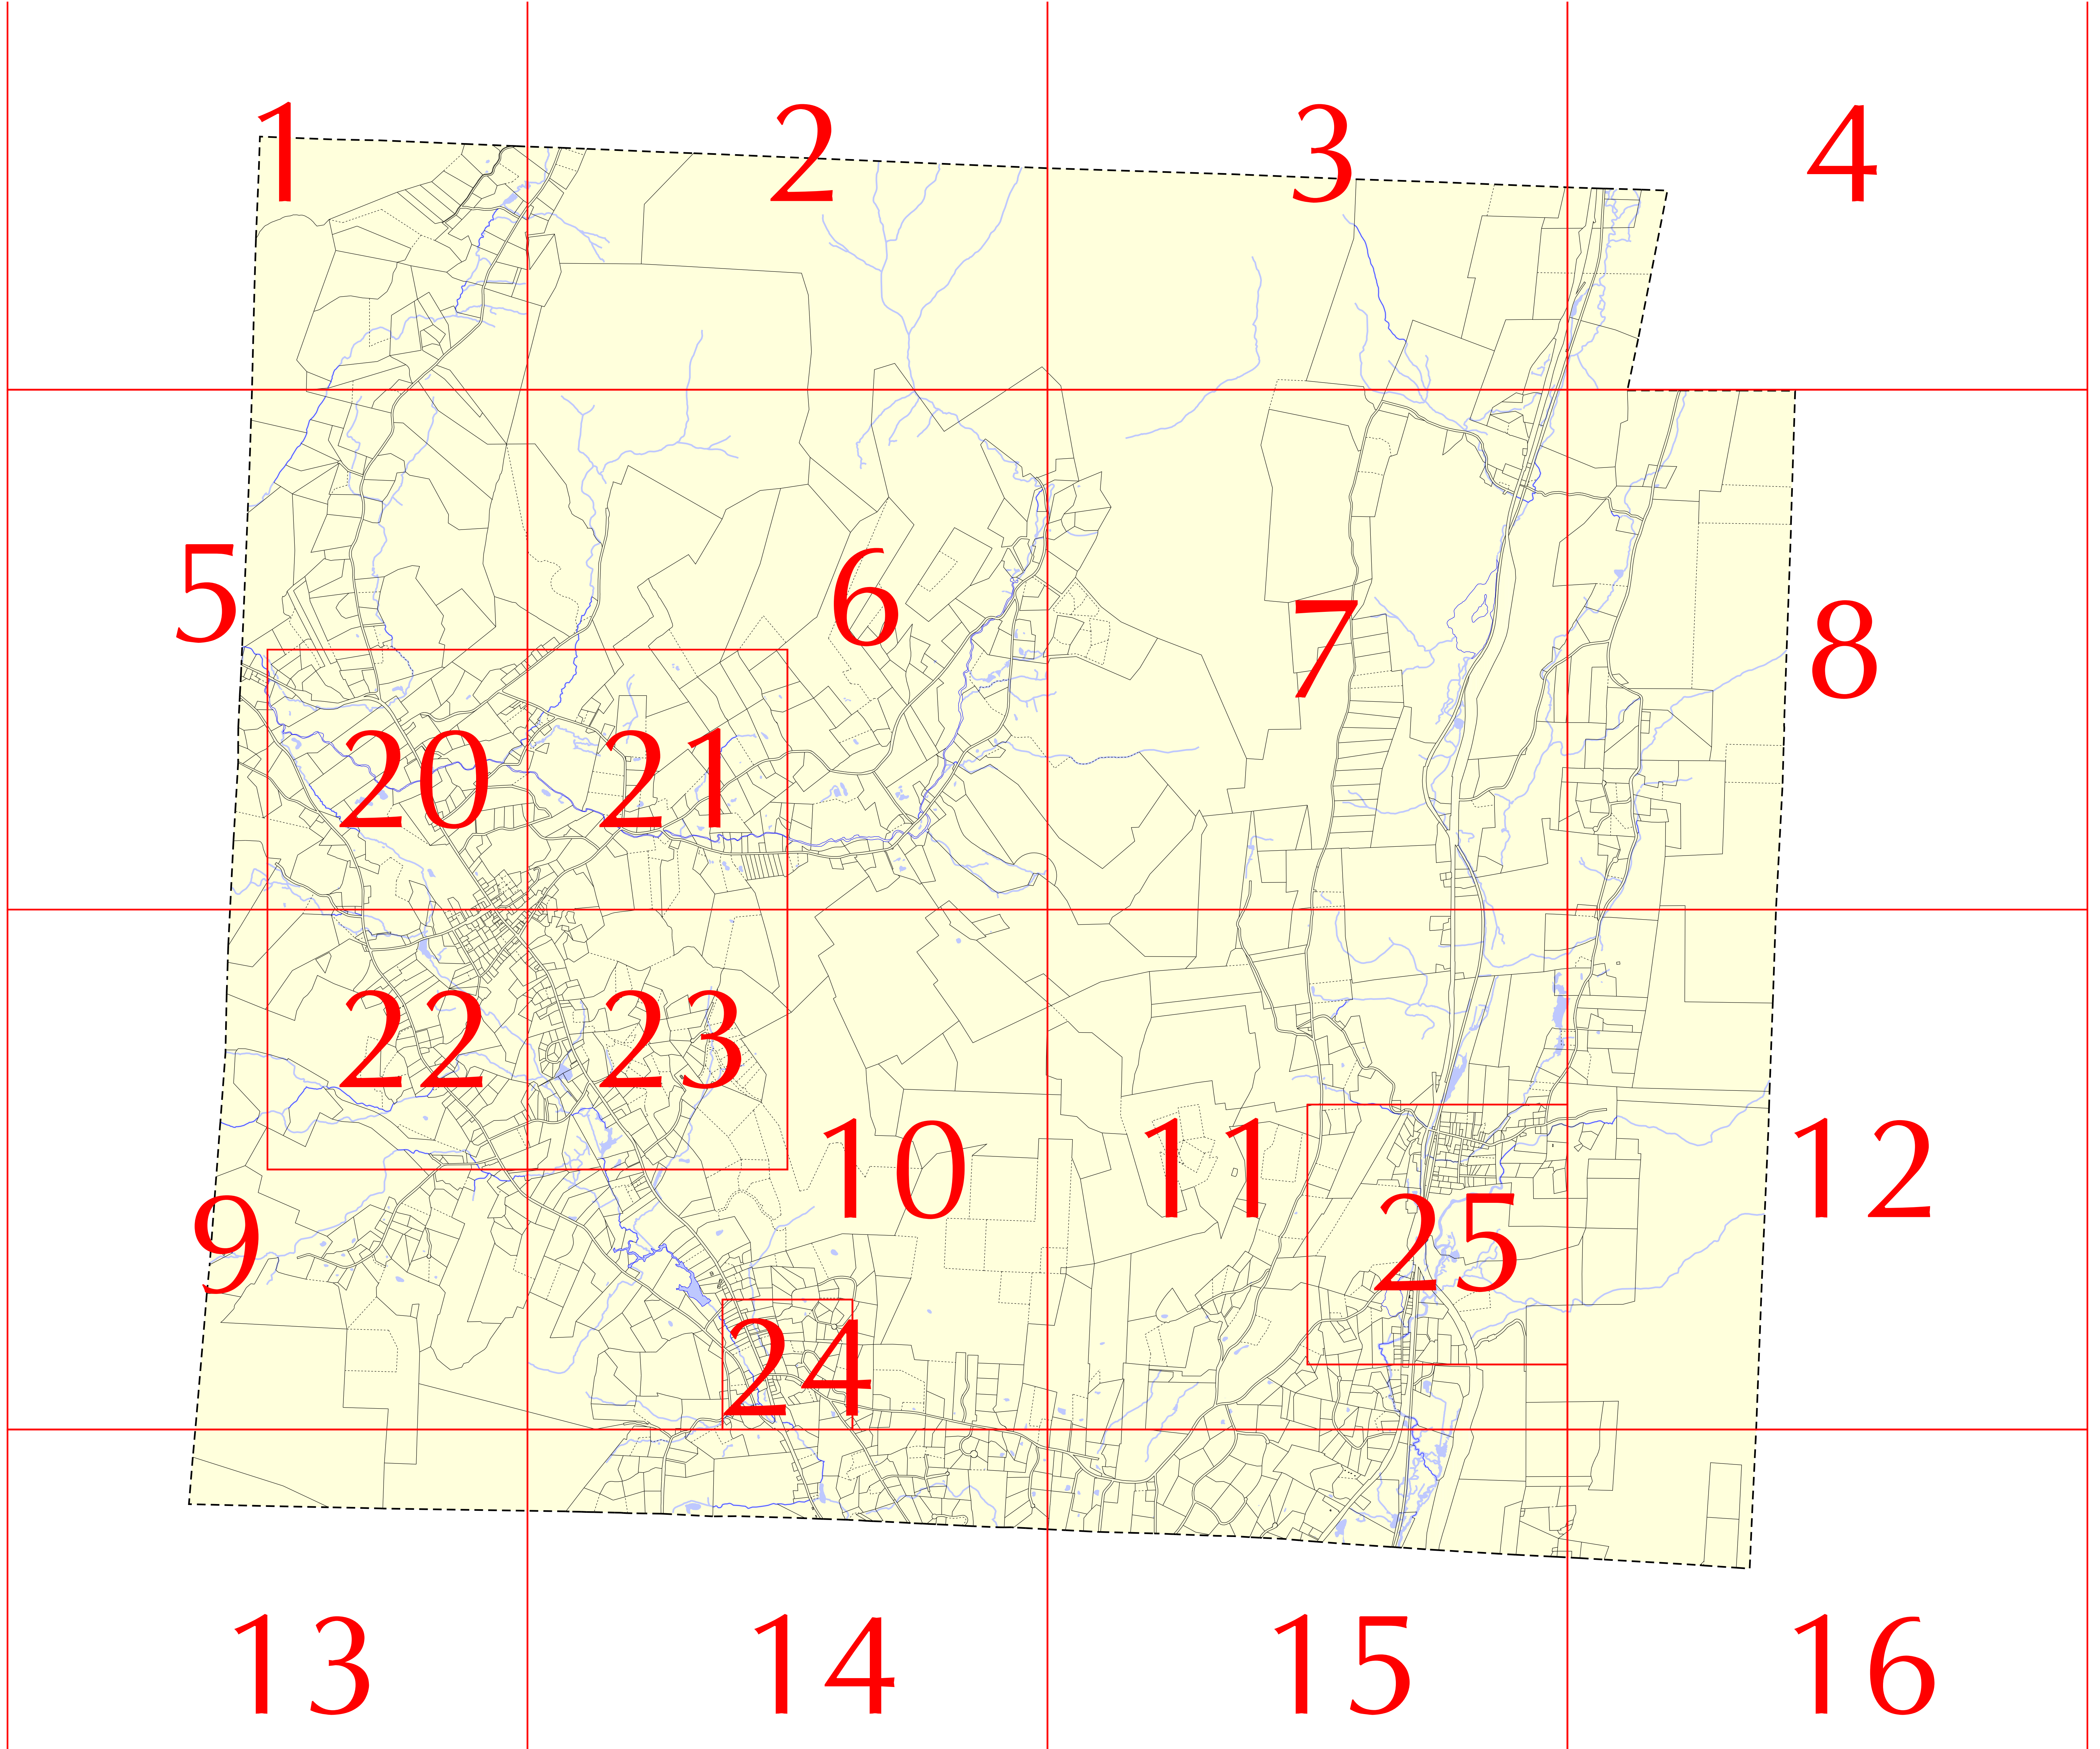

Dorset, Vermont

Property Maps

Produced By:

Cartographic Technologies, Inc.
GIS • Mapping • Programming • Training
P.O. Box 992, Putney, VT 05346
cartographictechnologiesinc@gmail.com

Maps Current To: April 1, 2018

Cartographic Technologies, Inc. (CTI) assumes no liability as to the sufficiency, accuracy, or the user's interpretation of the data delineated hereon.