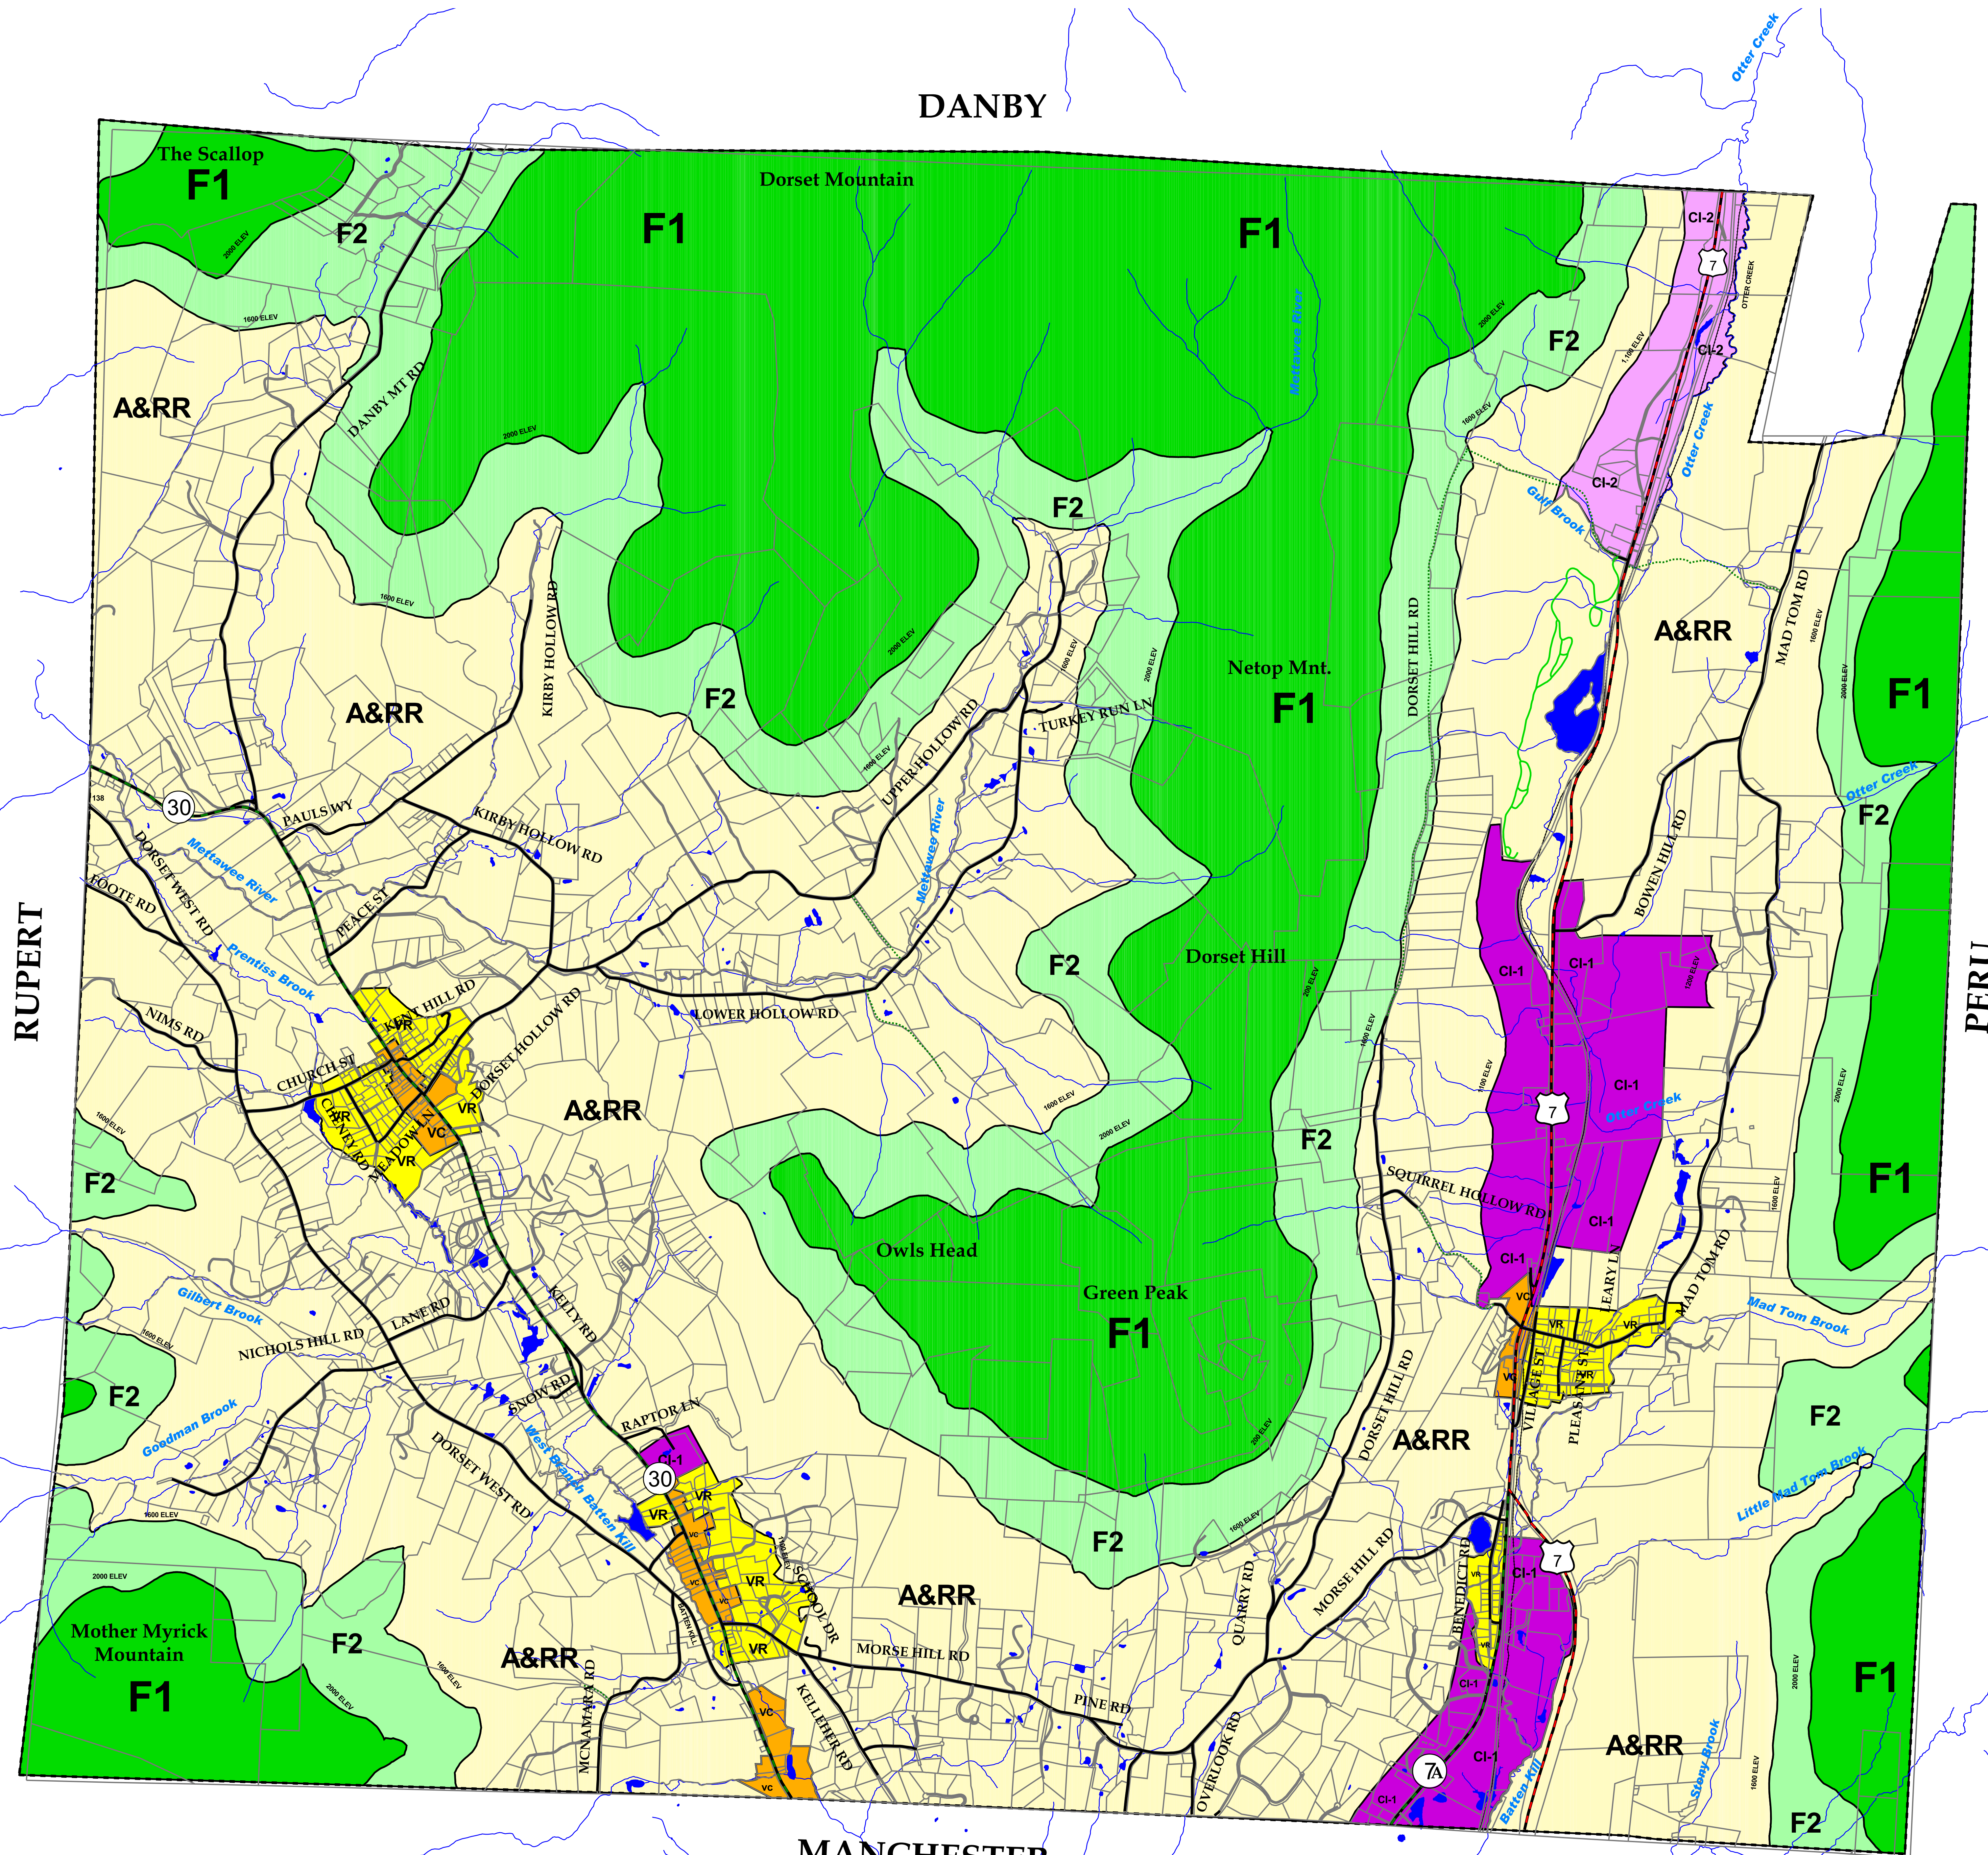

Town of Dorset, Vermont Zoning Map

- Text** Zoning02
- Parcel Lines
 - Streams
 - Ponds
- Land Use Districts**
- Agricultural and Rural Residential
 - Village Residential
 - Village Commercial
 - Commercial - Industrial 1
 - Commercial - Industrial 2
 - Forest 1
 - Forest 2

RUPERT

PERU

DANBY

MANCHESTER

SCALE 1:15,840
1 Inch = 1/4 Mile

Map produced February 29, 2012 by
Bennington County Regional Commission
111 South Street, Suite 203
Bennington, Vermont 05201